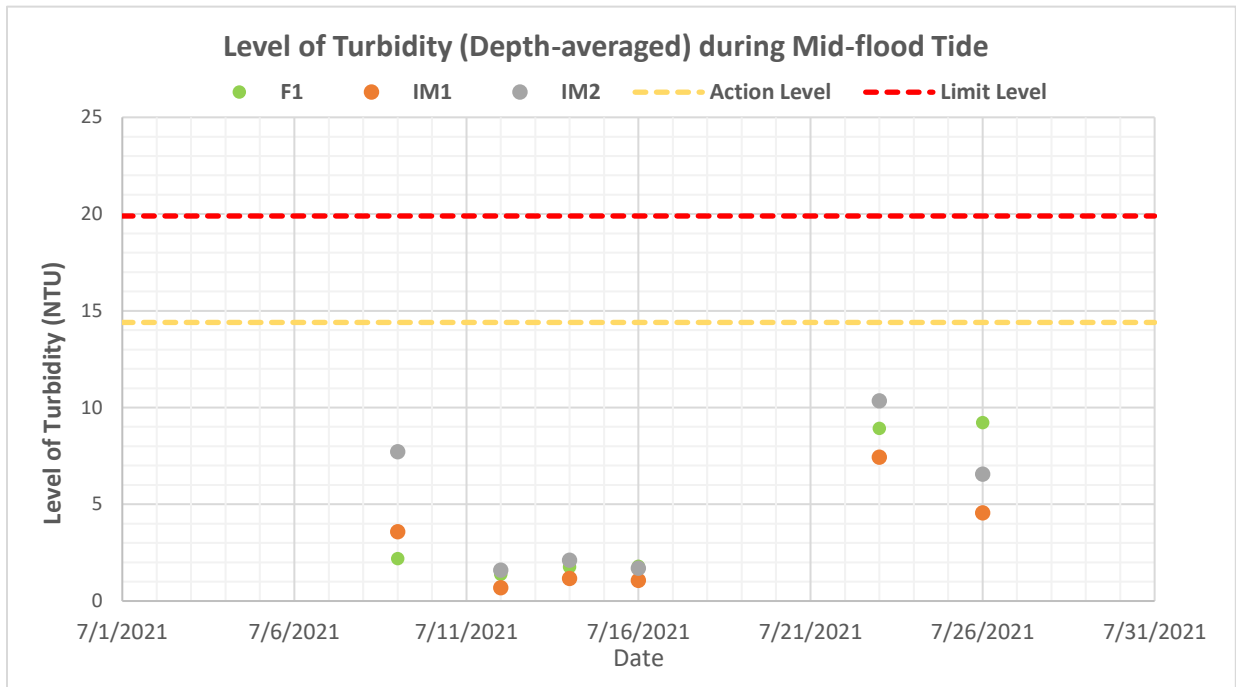

Figure G3b: Levels of Depth-averaged Turbidity (NTU) at control station (F1) and impact stations (IM1-IM2) under Group 1 during mid-flood tides in July 2021.

Source: P:\Projects\0505354 CLP Power Hong Kong Limited FSRU Pre-con EM&A.RC\07 Data\08 Impact WQ

Date: 06/08/21

**Environmental
Resources
Management**