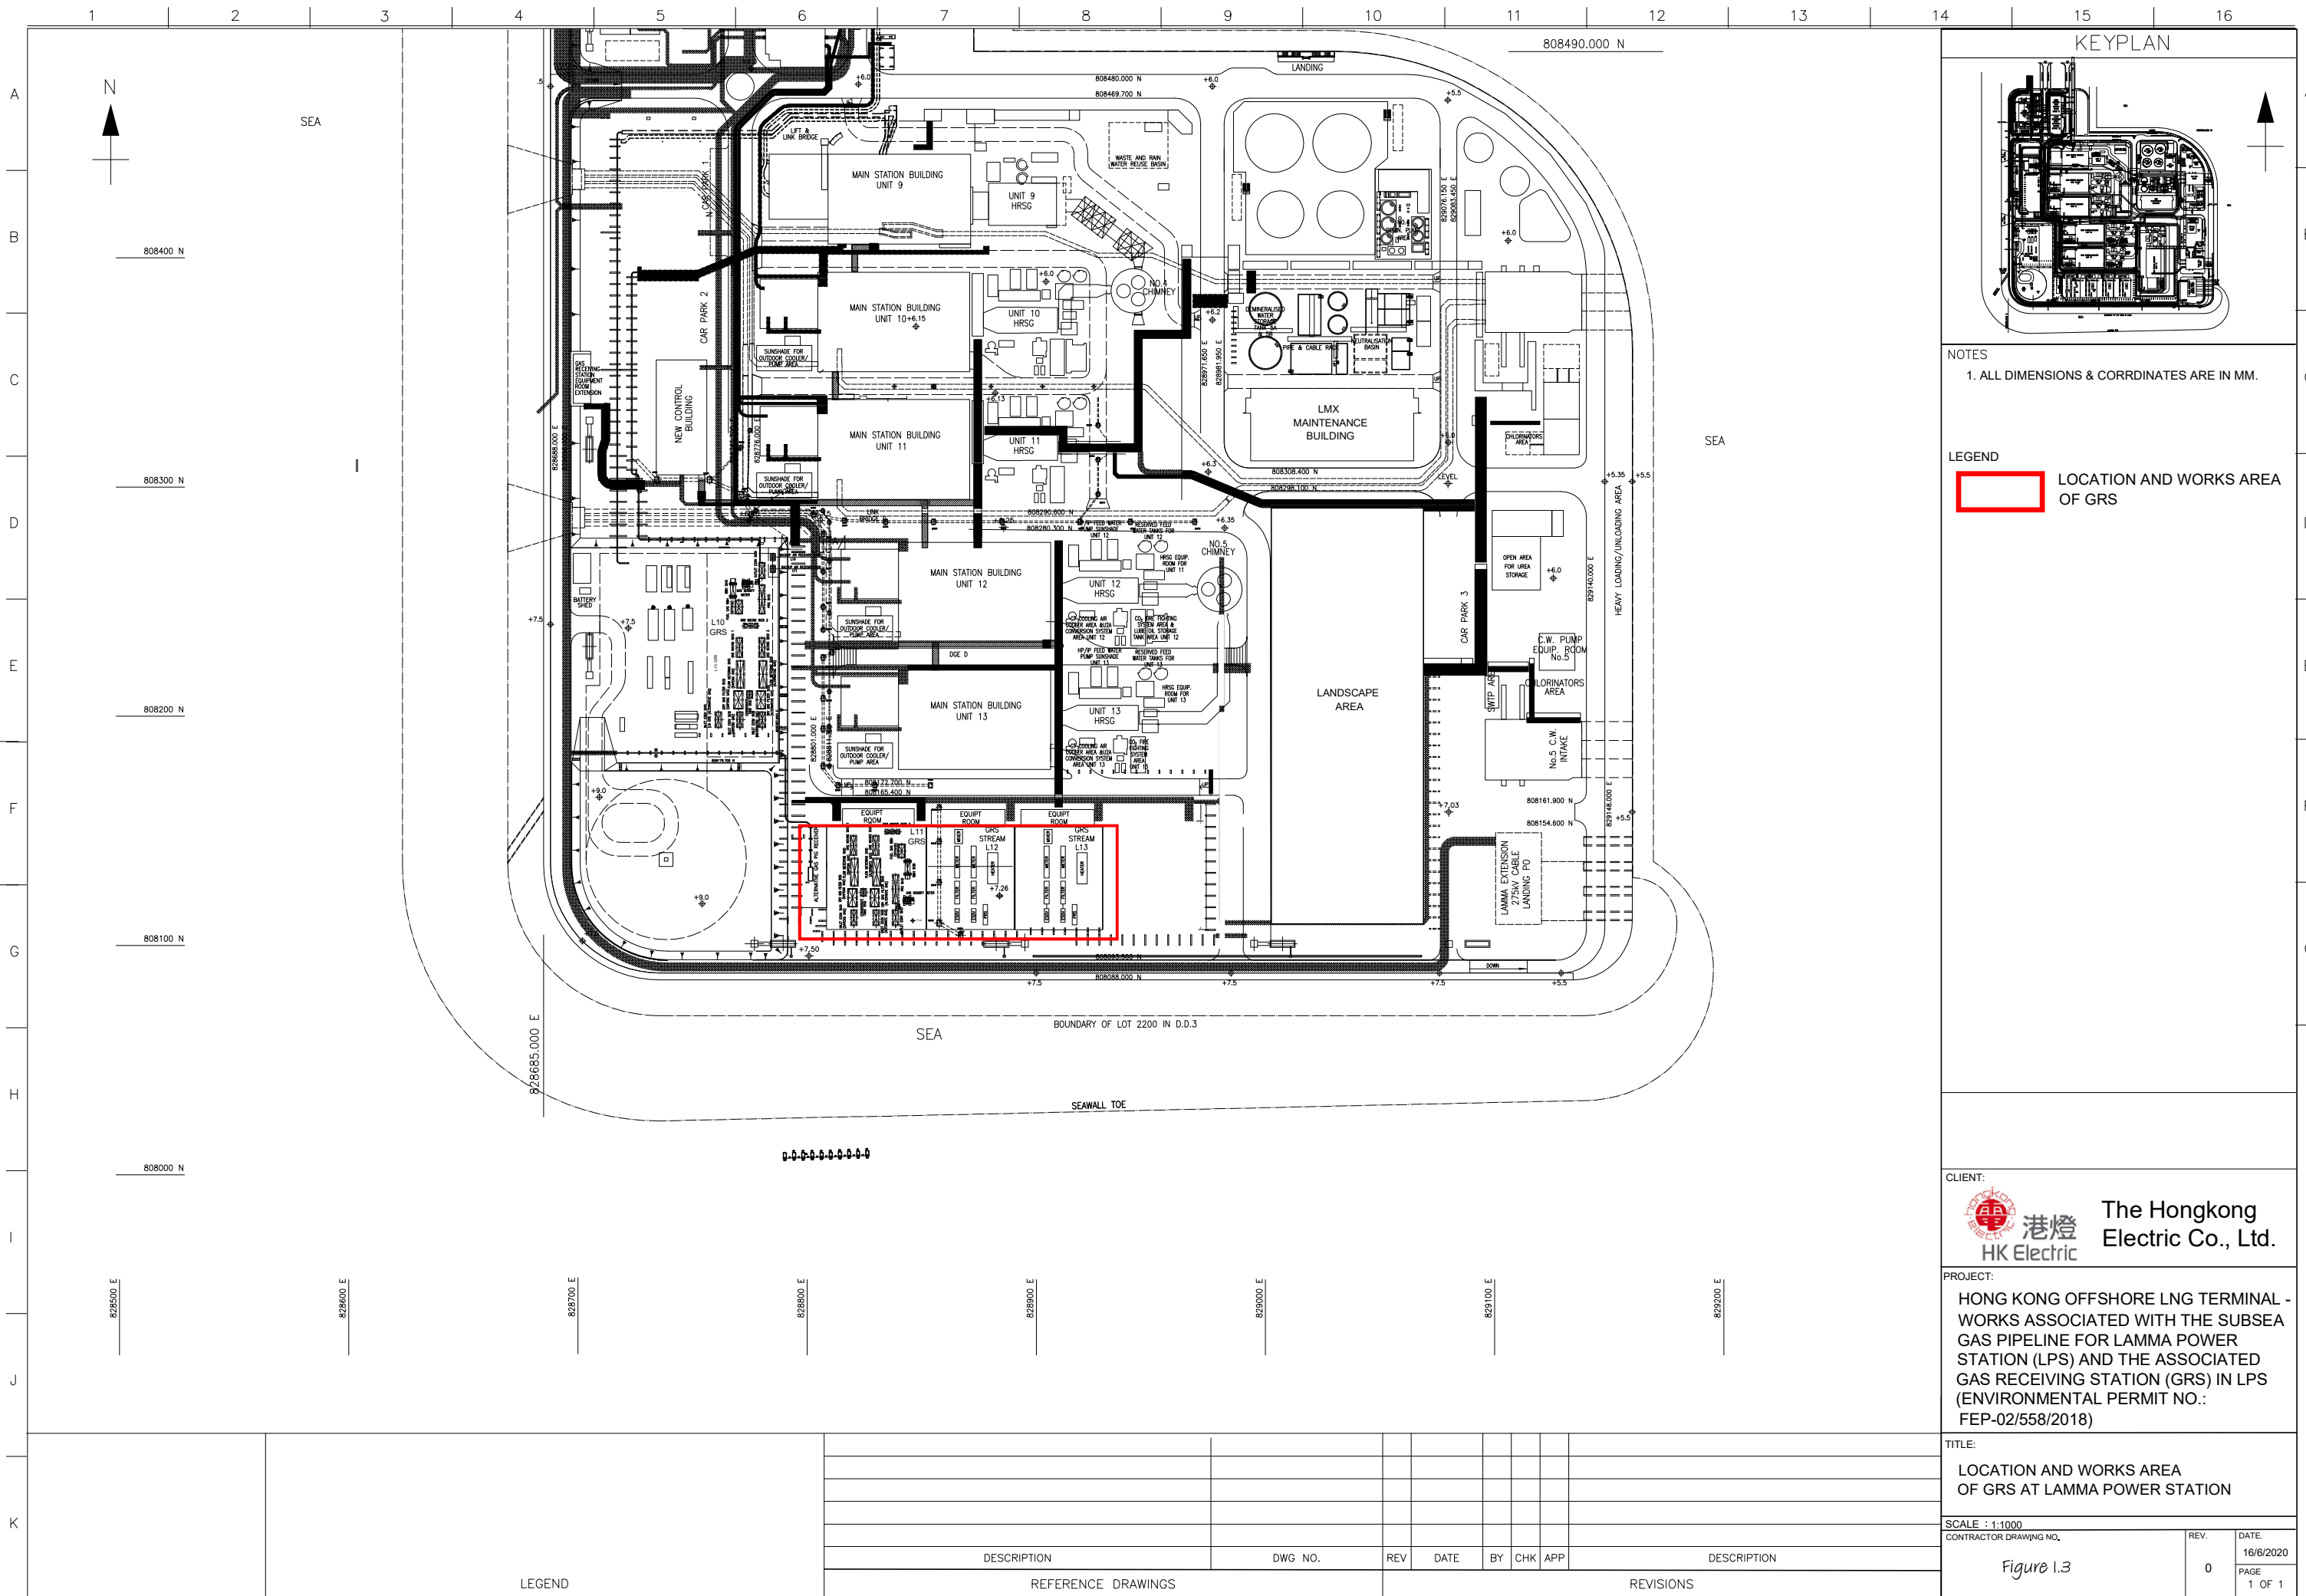

NOTES
1. ALL DIMENSIONS & CORRINATES ARE IN MM.

LEGEND
 LOCATION AND WORKS AREA OF GRS

CLIENT:
The Hongkong Electric Co., Ltd.

PROJECT:
HONG KONG OFFSHORE LNG TERMINAL - WORKS ASSOCIATED WITH THE SUBSEA GAS PIPELINE FOR LAMMA POWER STATION (LPS) AND THE ASSOCIATED GAS RECEIVING STATION (GRS) IN LPS (ENVIRONMENTAL PERMIT NO.: FEP-02/558/2018)

TITLE:
LOCATION AND WORKS AREA OF GRS AT LAMMA POWER STATION

SCALE : 1:1000
CONTRACTOR DRAWING NO. **Figure 1.3**   REV. 0   DATE 16/6/2020
PAGE 1 OF 1

0-0-0-0-0-0-0-0

LEGEND

DESCRIPTION	DWG NO.	REV	DATE	BY	CHK	APP	DESCRIPTION
REFERENCE DRAWINGS							
REVISIONS