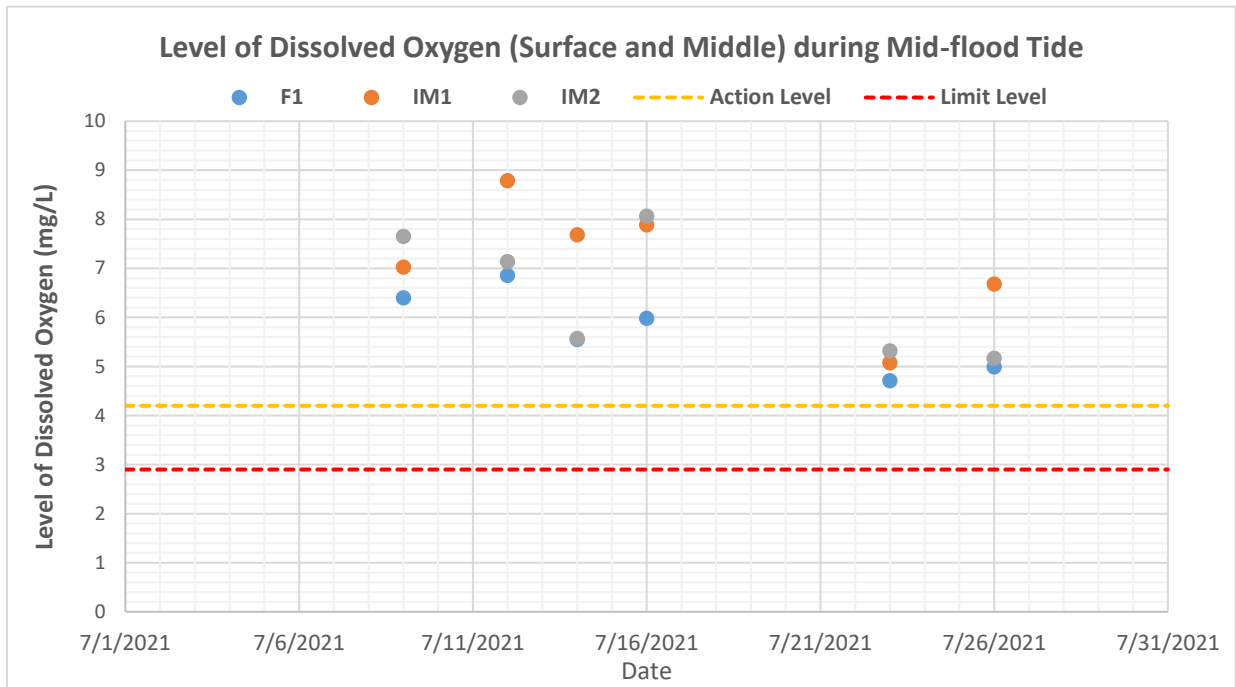

Remark: * DA: Depth-Averaged

** Calm: Small or no wave; Moderate: Between calm and rough; Rough: White capped or rougher

*** S: 1 m below the sea surface; M: mid-depth; B: 1 m above the seabed

Figure G1a: Levels of Surface and Middle Dissolved Oxygen (mg/L) at control station (E1) and impact stations (IM1-IM2) under Group 1 during mid-ebb tides in July 2021.