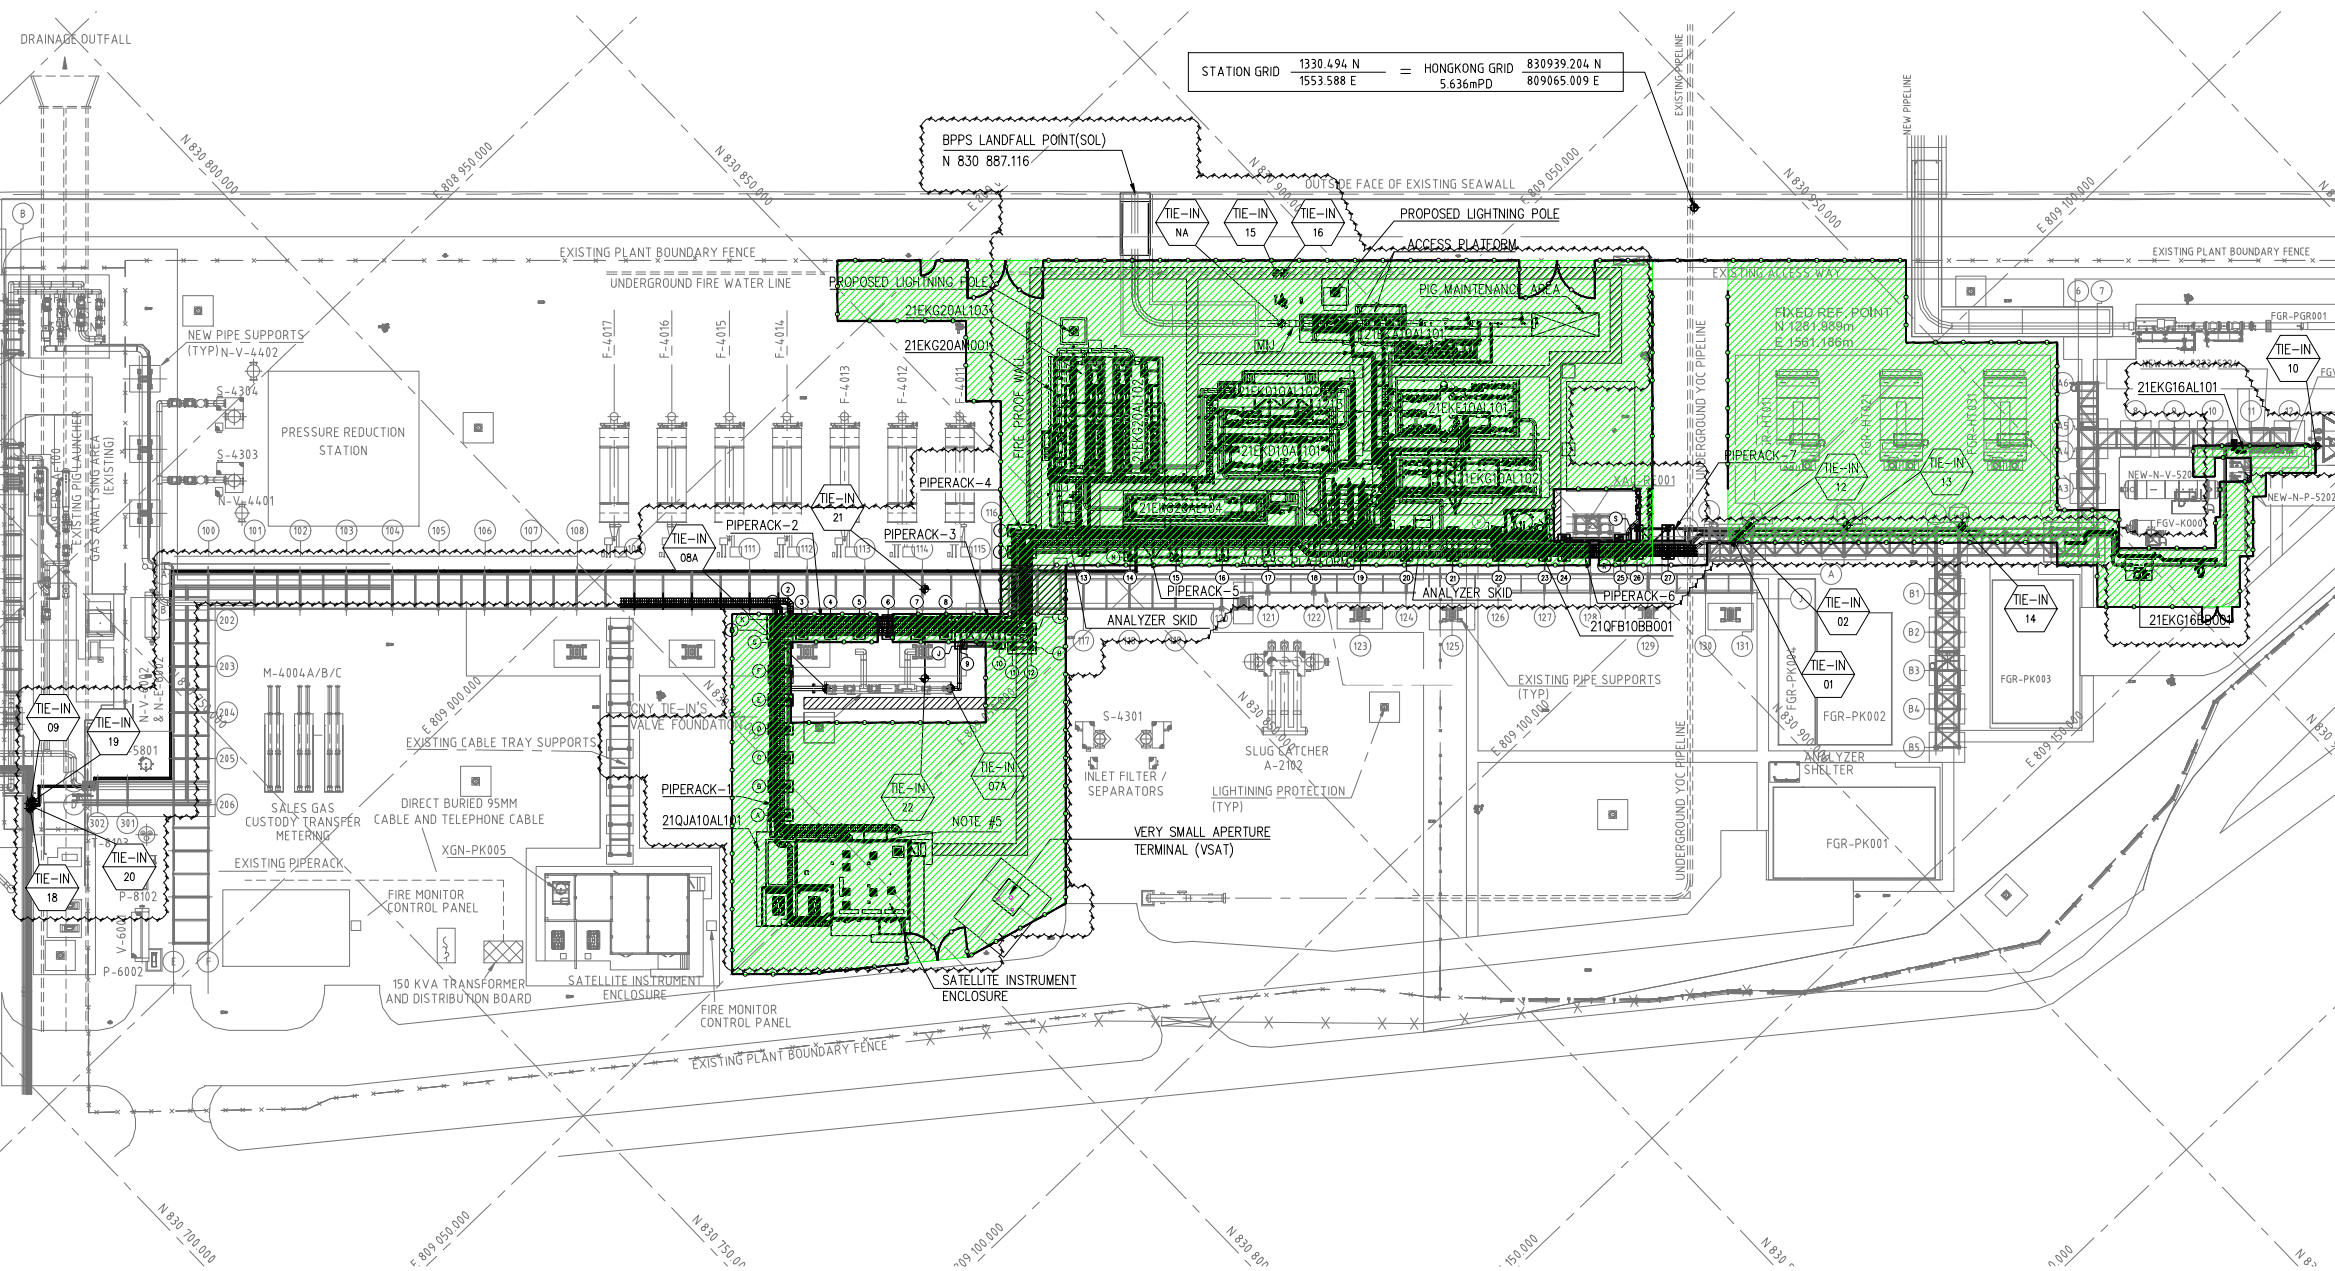

KEY PLAN

THIS DRAWING

GENERAL NOTES

1. ALL DIMENSIONS ARE IN mm, ELEVATIONS & COORDINATES ARE IN m.
2. NOMINAL GRADE (PIPING DATUM) 0.000m = NOMINAL GRADE (HONG KONG DATUM) 5.700m.
3. RELATIONSHIP OF HONG KONG GRID TO STATION GRID.
  H.K. GRID 808 950.493 E = STATION GRID 0.000 E
  828 896.966 N = STATION GRID 0.000 N
4. PIG RECEIVER DESIGNED FOR INTELLIGENT PIGGING.
5. EXISTING HOSE REEL CABINET AT NEW SIE BUILDING SHALL BE RELOCATED.

LEGEND

- ESCAPE /ACCESS CLEAR WIDTH OF NOT LESS THAN 1.525m AND CLEAR HEIGHT OF 2.3m.
- NEW BPPS GRS SCOPE OF WORK
- SITE BOUNDARY AT THE BPPS GRS

HKOLNG-COEEC-21EKG-MPD010-9101   HKOLNG GRS - EQUIPMENT LIST
DWG. NO.   DRAWING TITLE

REFERENCE DOCUMENTS

REVISION	No.	DATE	DESCRIPTION	BY	CHK.	APP'D	CLP
C	03JUN2020	ISSUED FOR REVIEW		AKR	ASD	MF	
B	17APR2020	INTERNALLY APPROVED		AKR	ASD	MF	
A	21FEB2020	DISCIPLINE INTERNAL CHECK		AKR	ASD	MF	

CLIENT	Capco 香港中華煤氣有限公司 Cable Peak Power Co. Ltd.	Offshore Oil Engineering Co., Ltd.	rma FIVENTURES	JOB No. 20ZB-DD02
SIGNATURE	DATE	PROJECT: HONG KONG OFFSHORE LNG TERMINAL PROJECT PACKAGE B	CERTIF. No. A112002816	
DRAWN	SGB	20AUG2020	DRAWING TITLE: HKOLNG GRS - OVERALL PLOT PLAN GRS	SCALE (A3) 1 : 1000
DESIGNED	AKR	20AUG2020		Figure 1.2
CHECKED	ASD	20AUG2020		
REVIEWED	TWC	20AUG2020		
EXAMINED	TWC	20AUG2020		
APPROVED	MF	20AUG2020	DWG No. HKOLNG-COEEC-21EKG-MLDO20-9112	REV. C