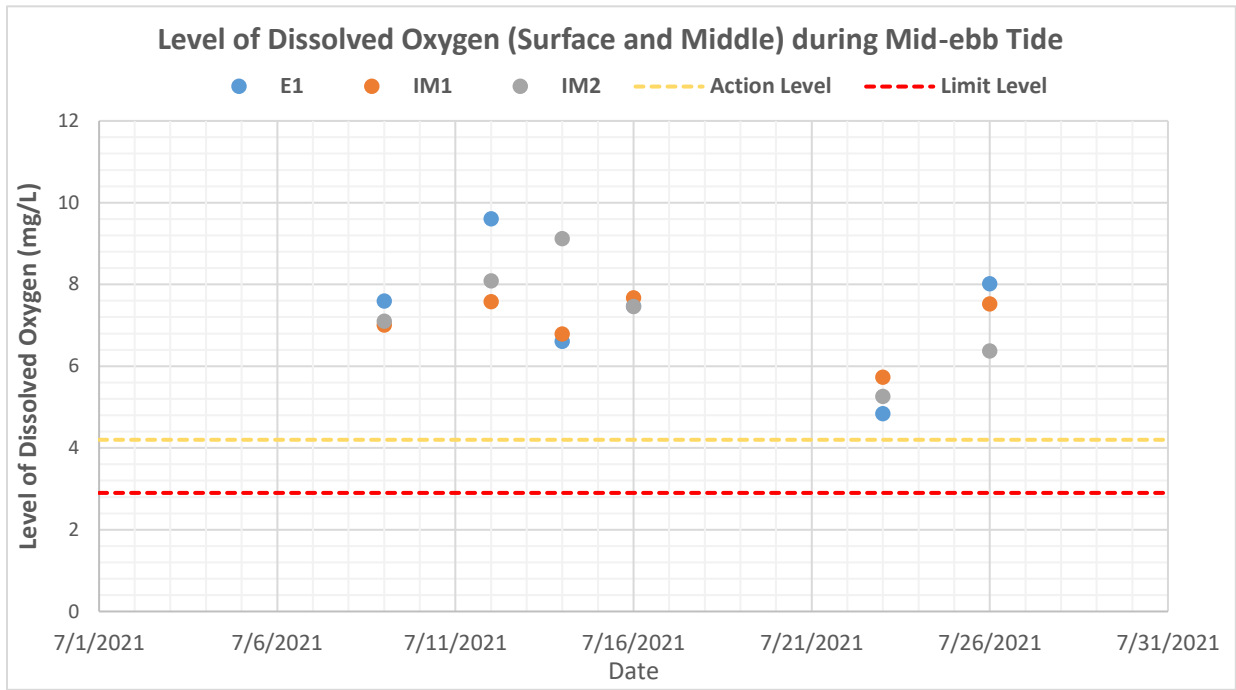

Remark: * DA: Depth-Averaged

** Calm: Small or no wave; Moderate: Between calm and rough; Rough: White capped or rougher

*** S: 1 m below the sea surface; M: mid-depth; B: 1 m above the seabed

Figure G1a: Levels of Surface and Middle Dissolved Oxygen (mg/L) at control station (E1) and impact stations (IM1-IM2) under Group 1 during mid-ebb tides in July 2021.