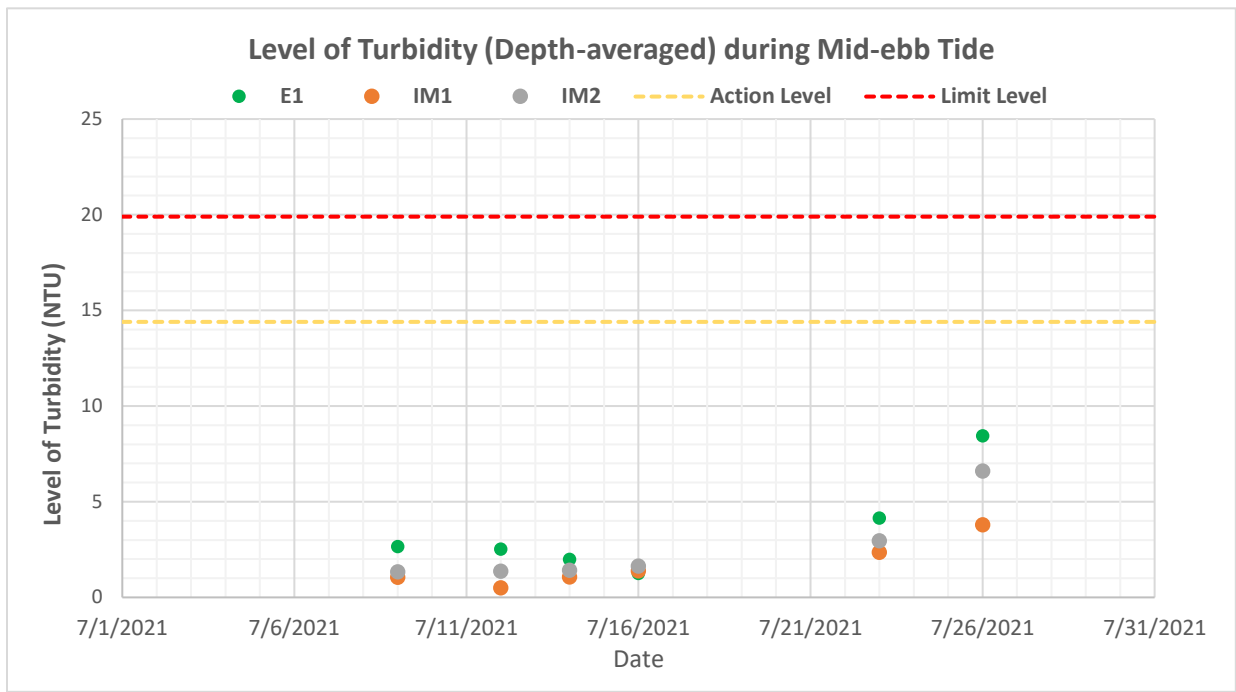

Figure G3a: Levels of Depth-averaged Turbidity (NTU) at control station (E1) and impact stations (IM1-IM2) under Group 1 during mid-ebb tides in July 2021.