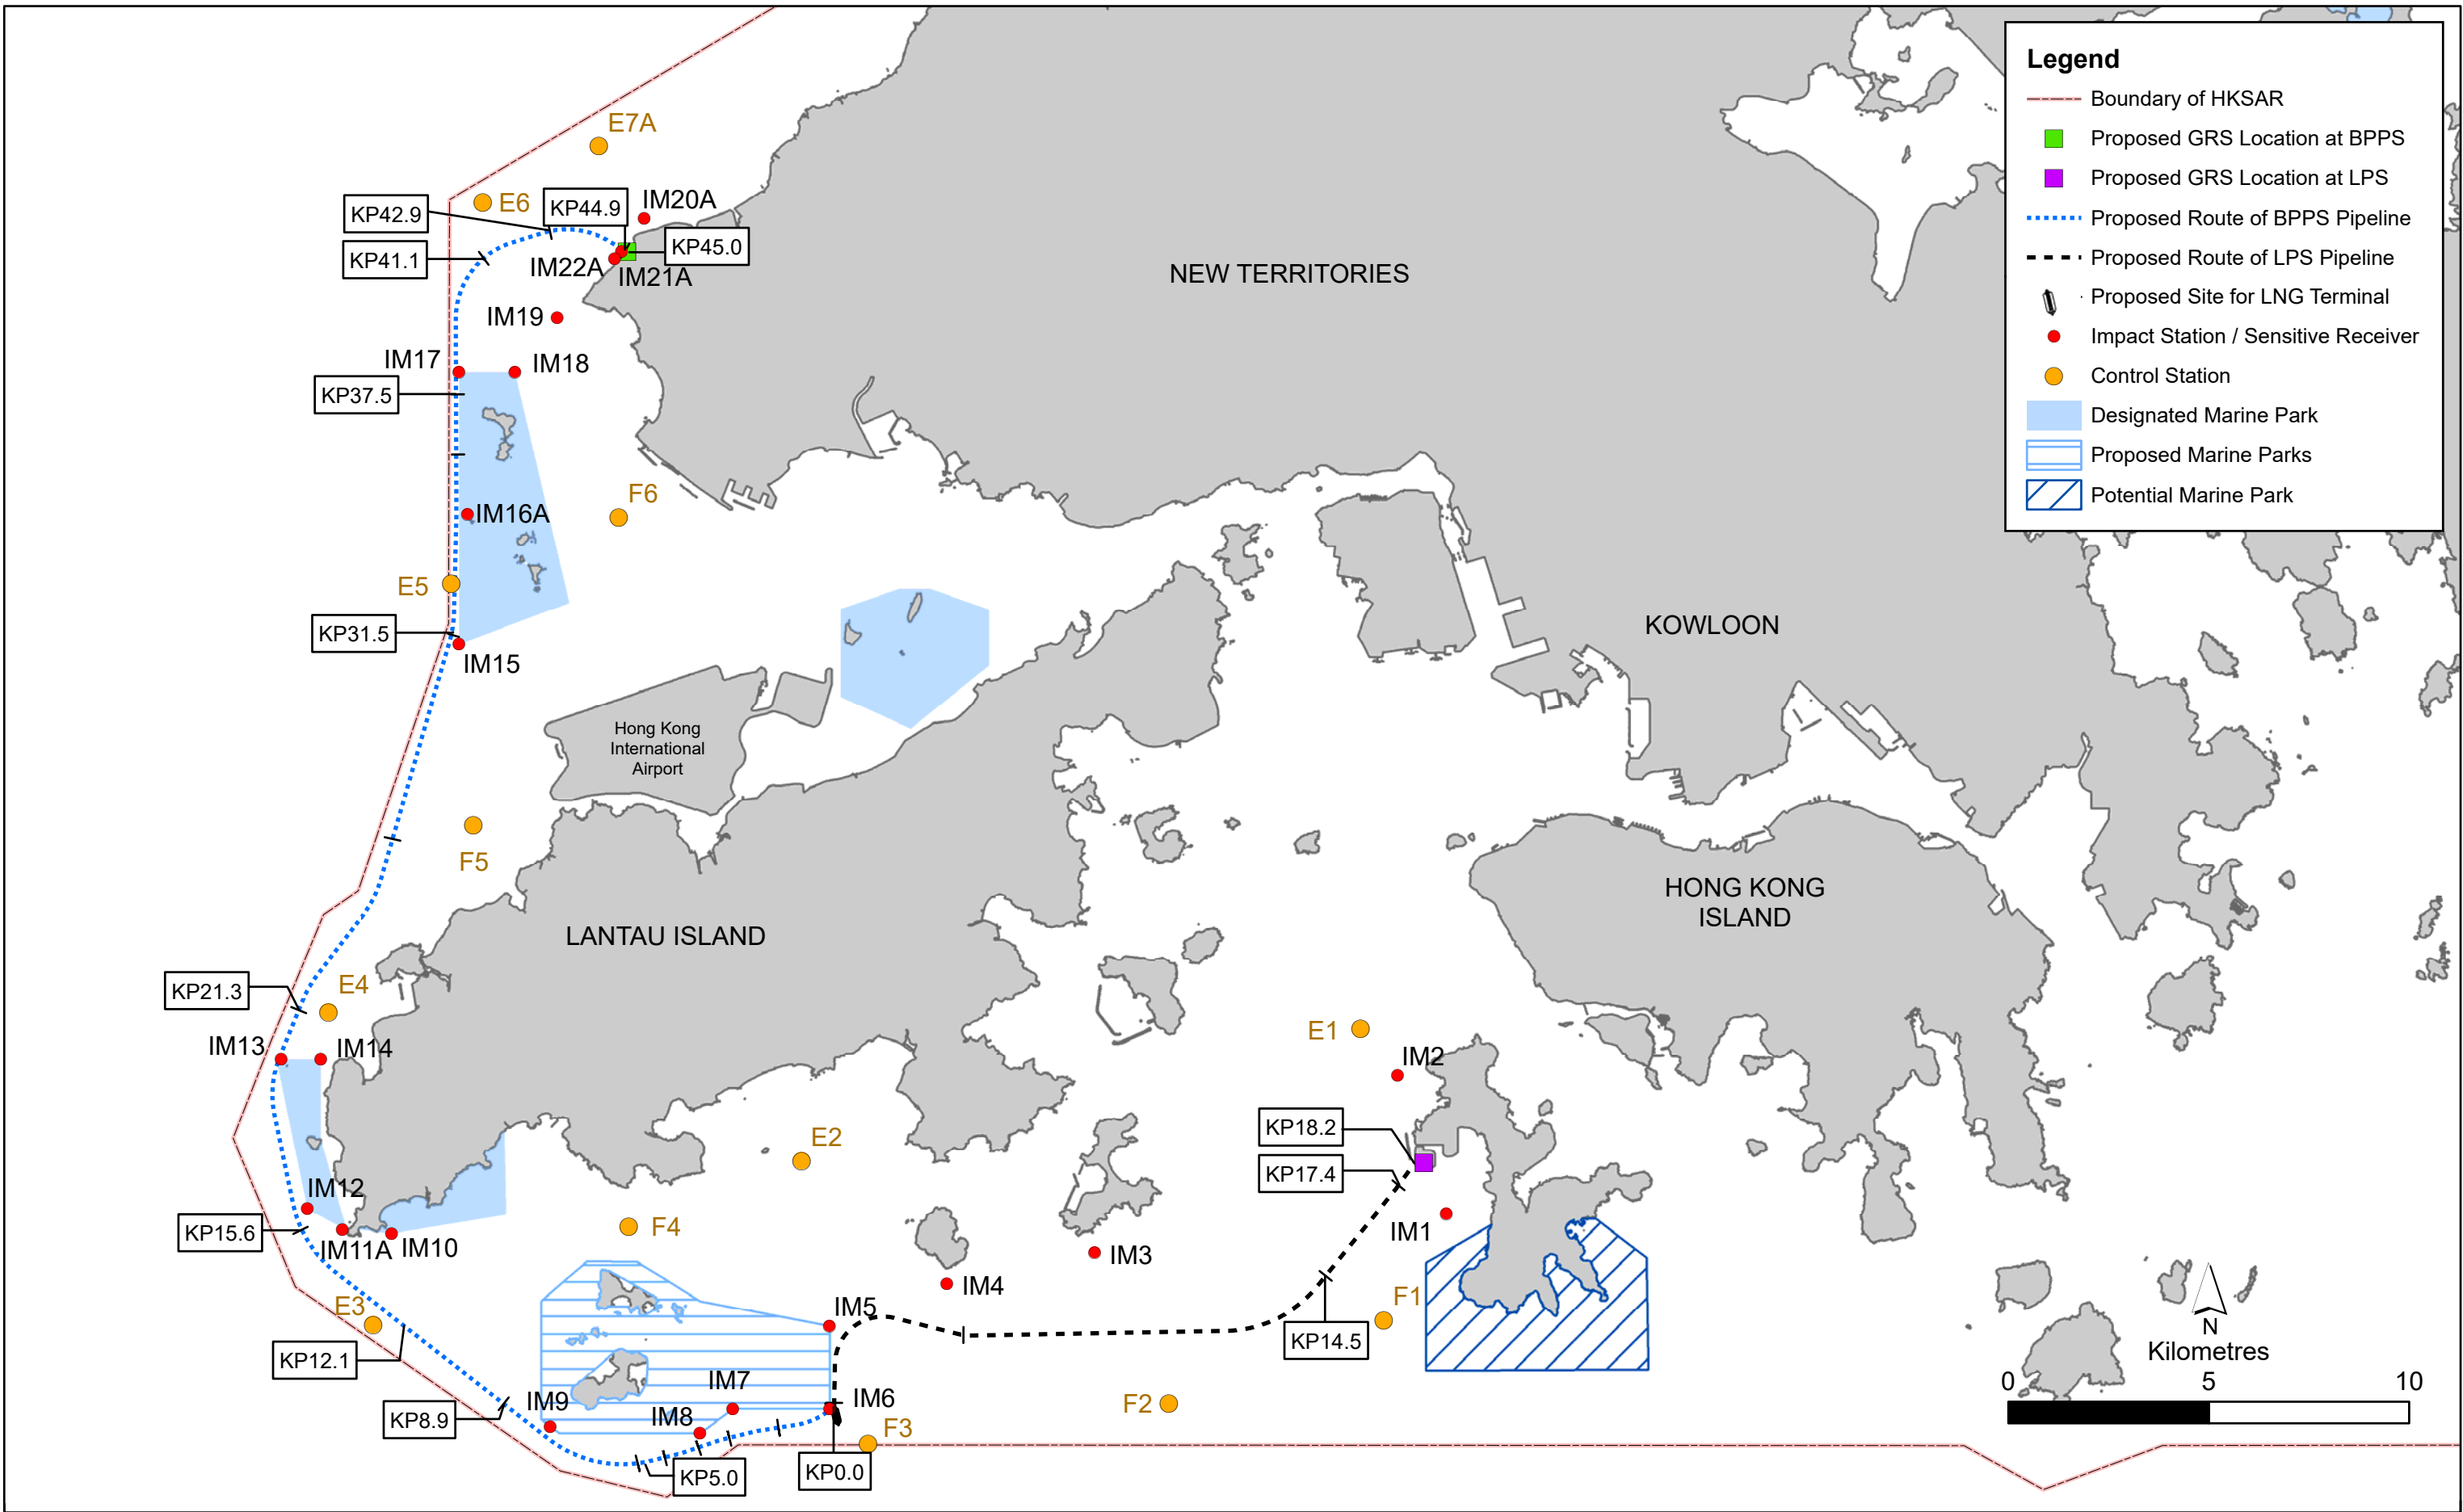

Table 2.5 Location of Marine Water Quality Monitoring Stations

Station	Easting	Northing	Description
Group 1 – During construction at the pipeline shore approach at LPS (KP17.4 - 18.2), West Lamma Channel (KP14.5 - 17.4)			
IM1	829453	806896	Impact Station for Coastline of South Lamma
IM2	828235	810347	Impact Station for Coastline of North Lamma
E1	827317	811510	Control Station for Ebb Tide
F1	827892	804243	Control Station for Flood Tide
Group 2 – During construction at the Double Berth Jetty to West Lamma Channel (KP0.0 - 14.5)			
IM3	820683	805931	Impact Station for Coastline of South Cheung Chau
IM4	816997	805153	Impact Station for Coastline of South Shek Kwu Chau
IM5	814068	804100	Boundary of Proposed South Lantau Marine Park (MP)
IM6	814073	802029	Boundary of Proposed South Lantau MP