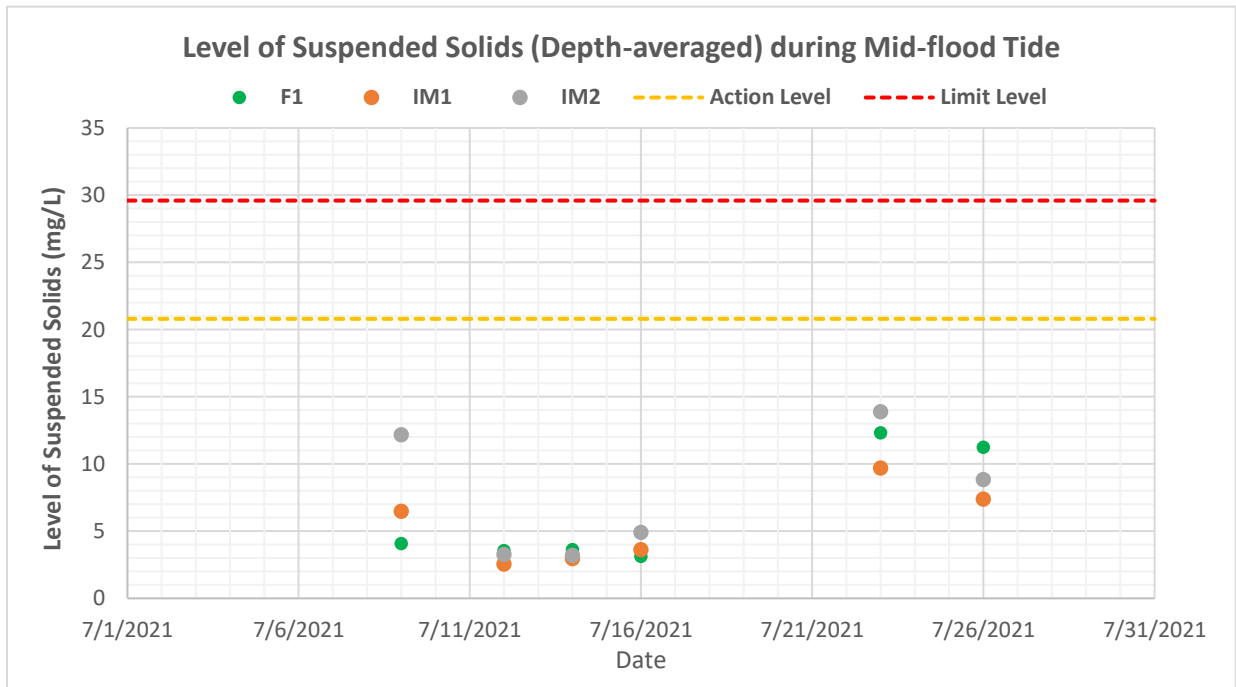

Figure G4b: Levels of Depth-averaged Suspended Solids (mg/L) at control station (F1) and impact stations (IM1-IM2) under Group 1 during mid-flood tides in July 2021.

Source: P:\Projects\0505354 CLP Power Hong Kong Limited FSRU Pre-con EM&A.RC\07 Data\08 Impact WQ

Date: 06/08/21

**Environmental
Resources
Management**