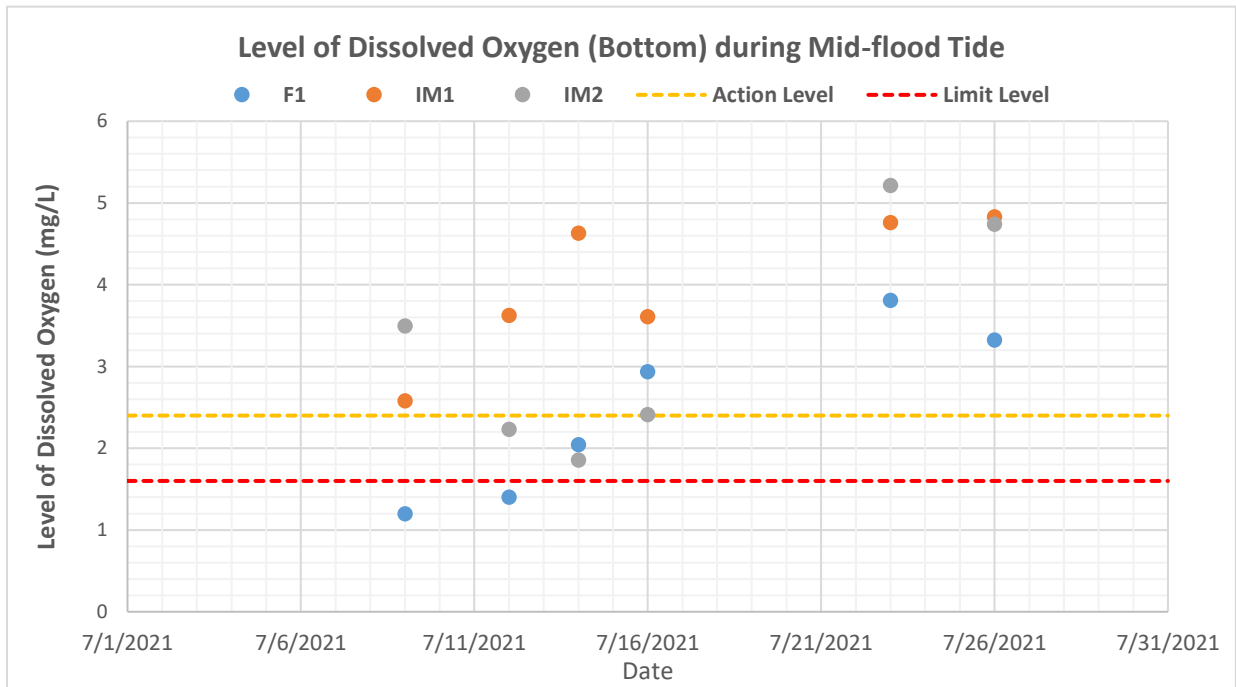

Figure G2b: Levels of Bottom Dissolved Oxygen (mg/L) at control station (F1) and impact stations (IM1-IM2) under Group 1 during mid-flood tides in July 2021.

Source: P:\Projects\0505354 CLP Power Hong Kong Limited FSRU Pre-con EM&A.RC\07 Data\08 Impact WQ

Date: 06/08/21

**Environmental
Resources
Management**