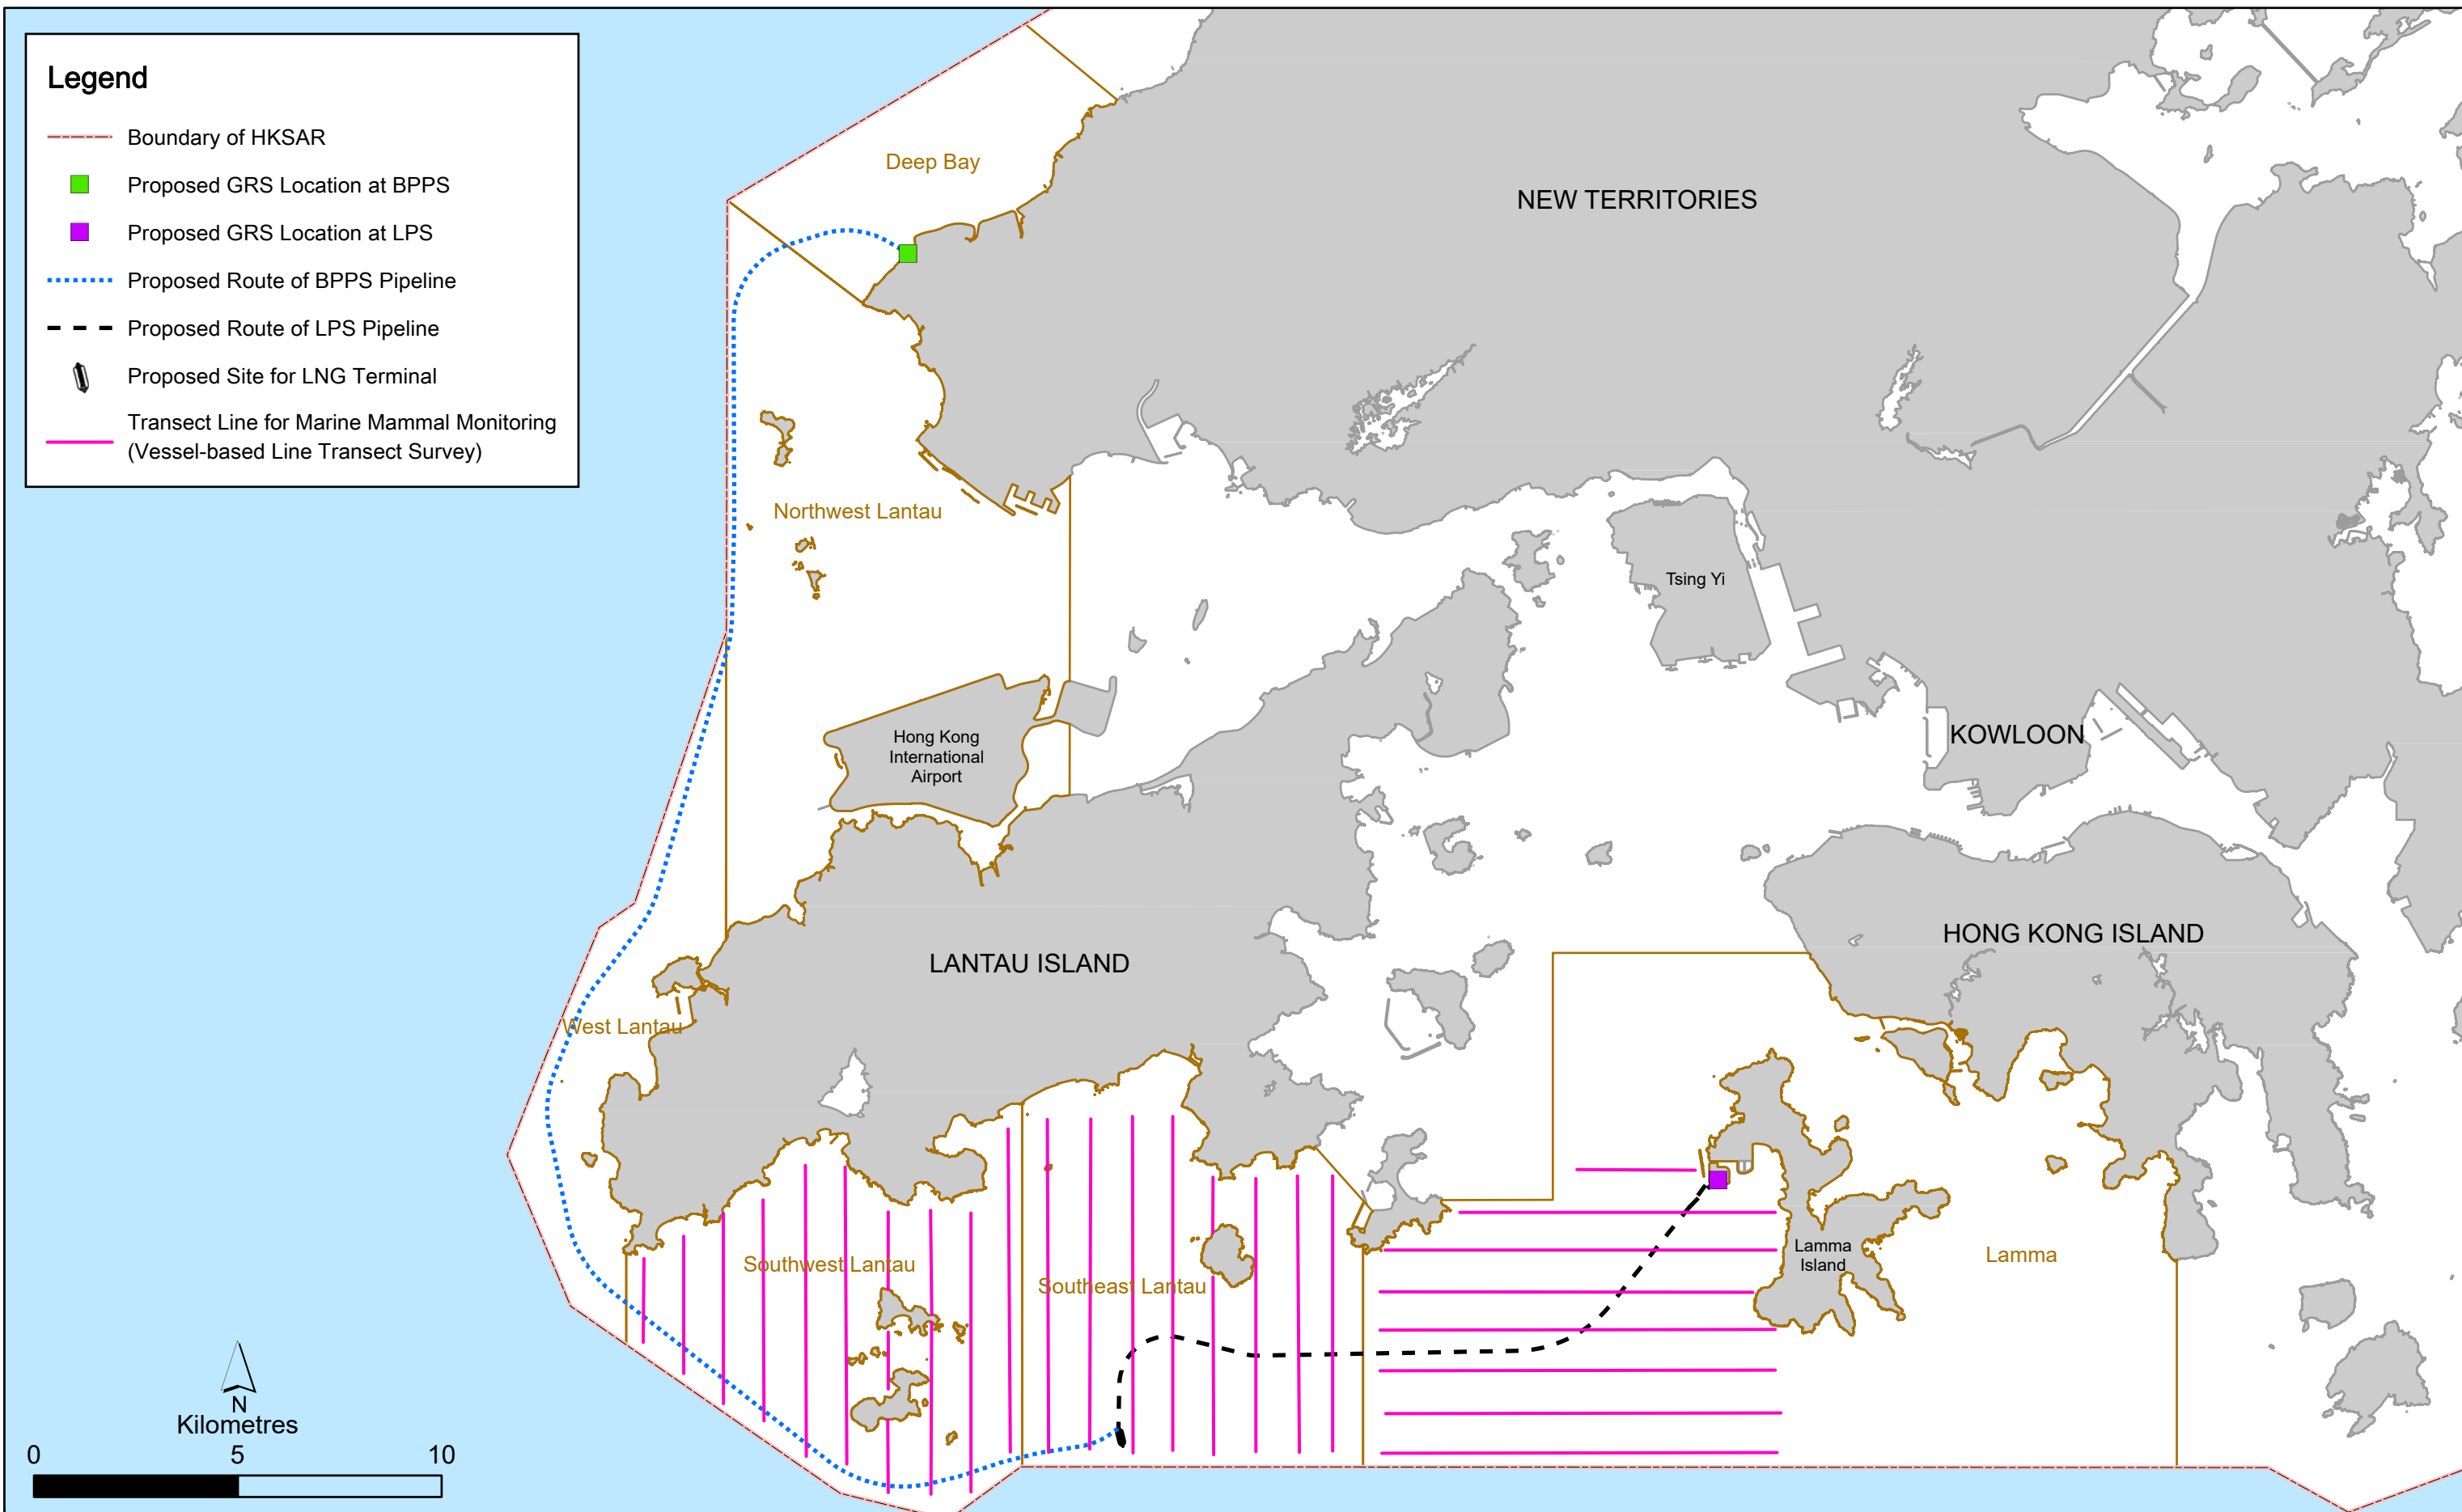

Figure 2.2

Vessel-Based Marine Mammal Survey Location

Legend

- Boundary of HKSAR
- Proposed Route of BPPS Pipeline
- Proposed Route of LPS Pipeline
- Proposed Site for LNG Terminal
- Proposed South Lantau Marine Park
- Open Sea Disposal Area
- Proposed Safety Zone
- C-POD Deployment Location
- Submarine Cable
- Power Lines
- Pipeline

C-POD Deployment Location			
ID	Longitude	Latitude	Water Depth (m)
1	113° 55' 10.201" E	22° 09' 46.379" N	13
2	113° 56' 43.723" E	22° 09' 30.563" N	14
3	113° 57' 09.118" E	22° 09' 30.592" N	14.7
4	113° 57' 13.030" E	22° 10' 23.959" N	14.1
5	113° 59' 50.741" E	22° 11' 26.794" N	14