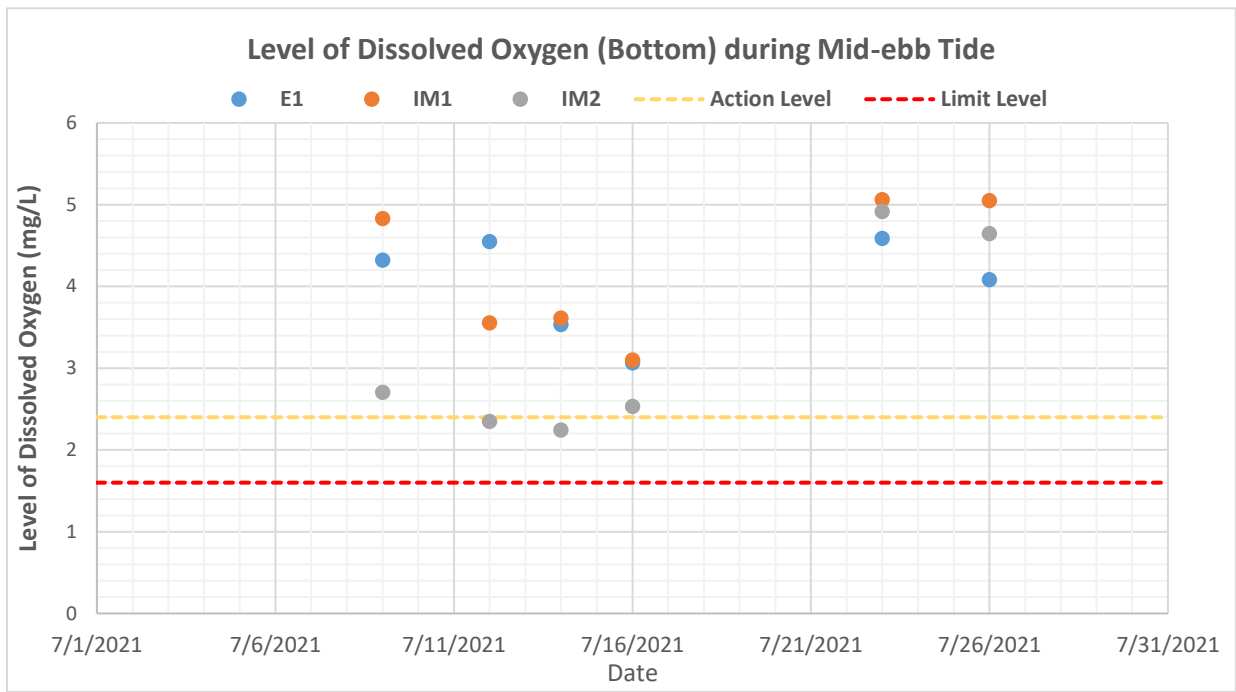

Date: 06/08/21

**Environmental
Resources
Management**

Figure G2a: Levels of Bottom Dissolved Oxygen (mg/L) at control station (E1) and impact stations (IM1-IM2) under Group 1 during mid-ebb tides in July 2021.