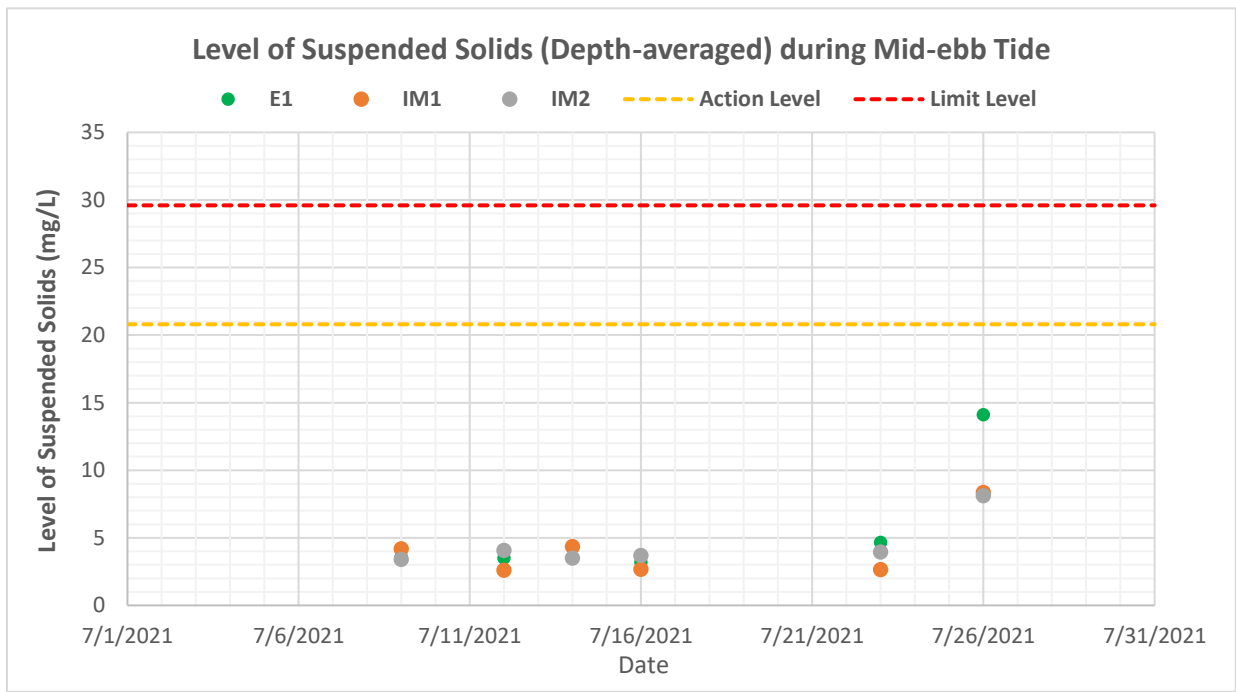

Figure G4a: Levels of Depth-averaged Suspended Solids (mg/L) at control station (E1) and impact stations (IM1-IM2) under Group 1 during mid-ebb tides in July 2021.