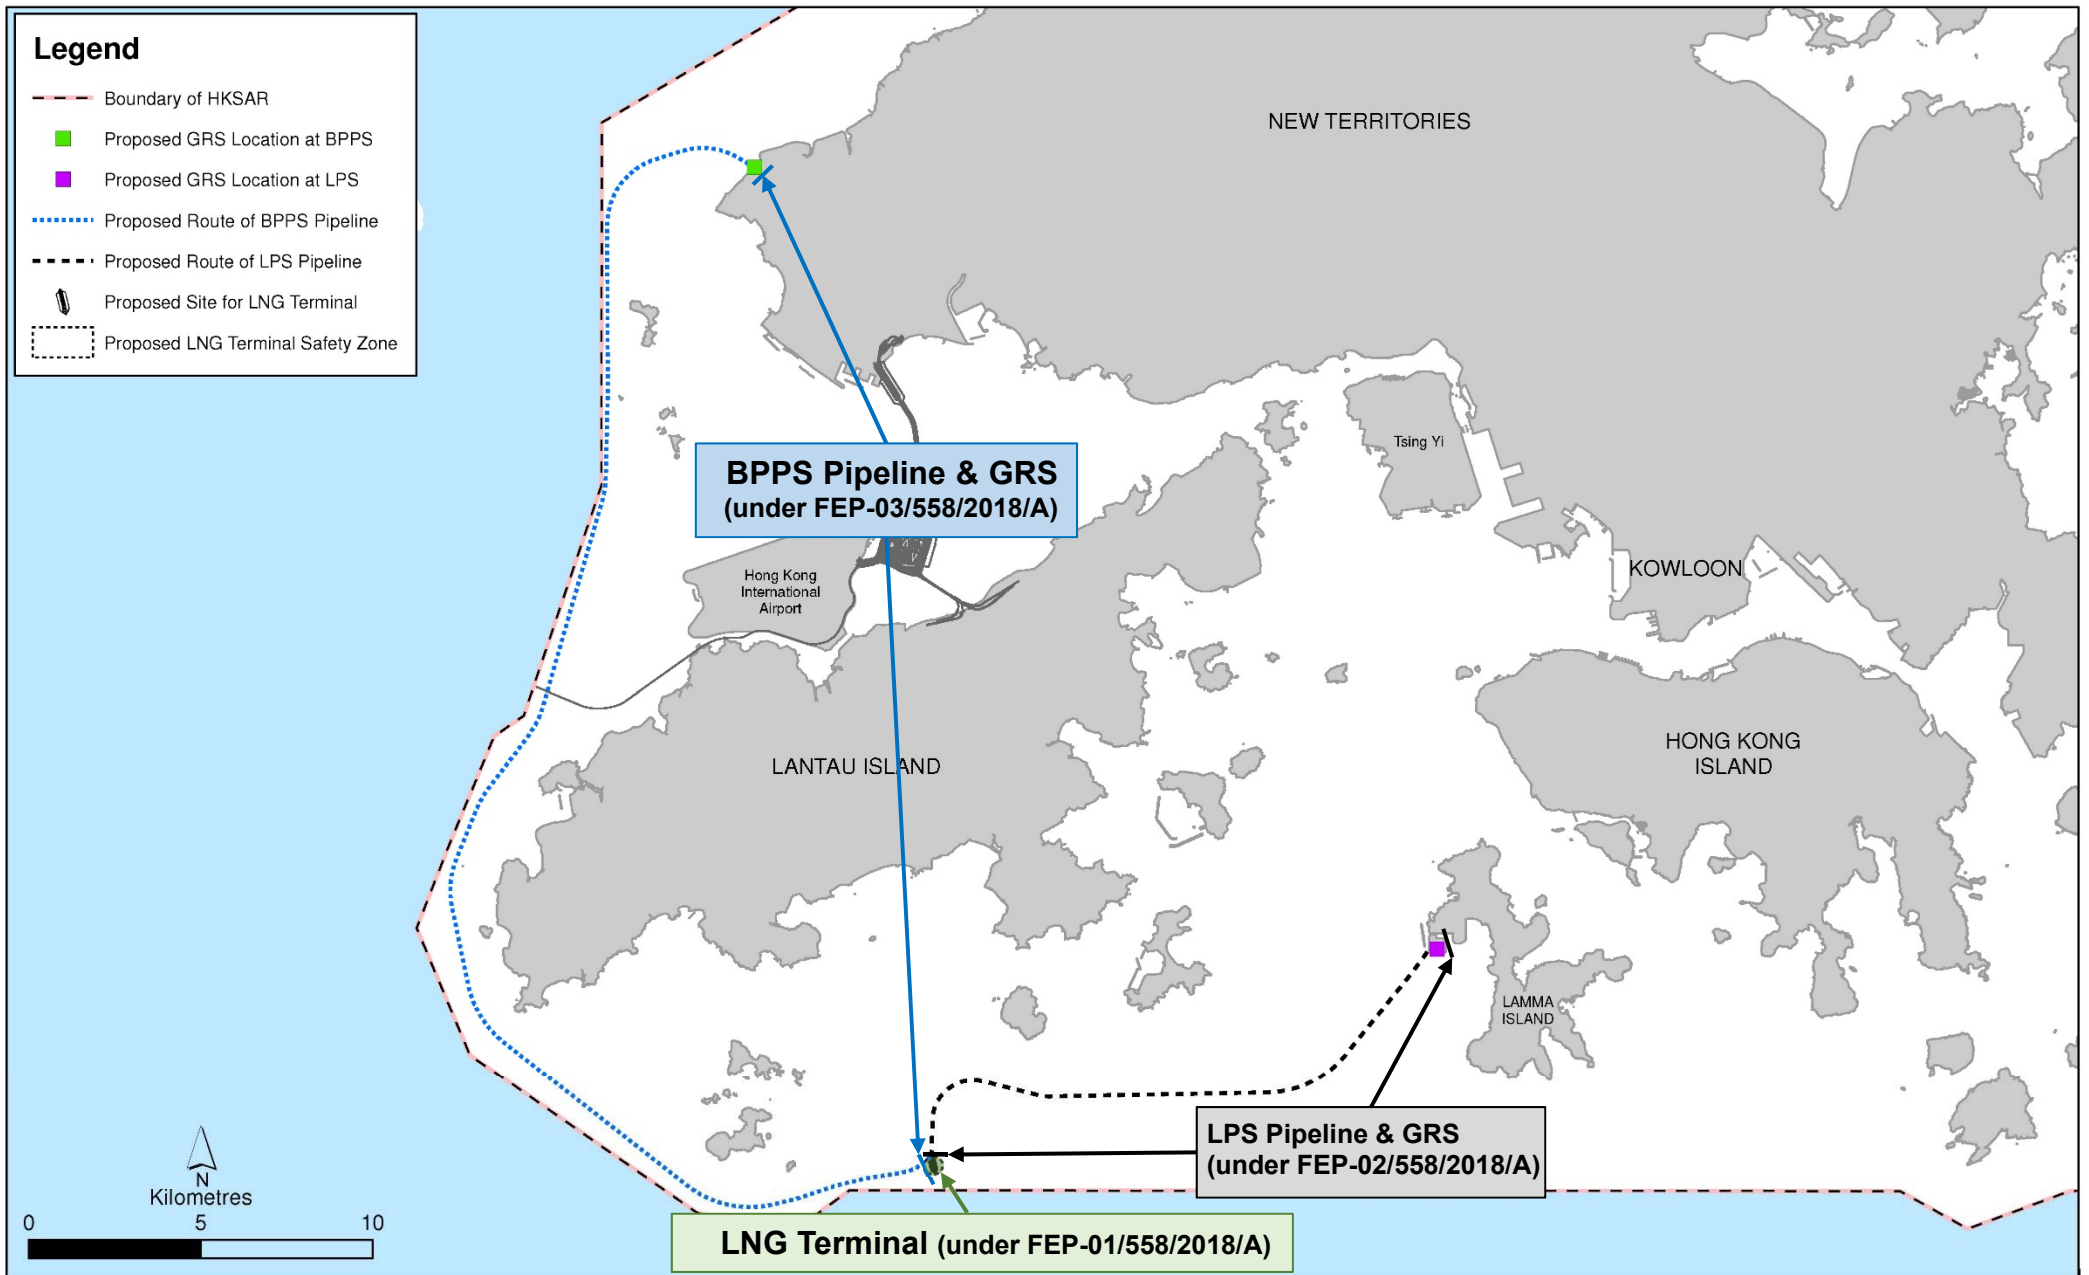

Figure 1.1

Indicative Location of Key Project Components

KEY PLAN

THIS DRAWING

GENERAL NOTES

1. ALL DIMENSIONS ARE IN mm, ELEVATIONS & COORDINATES ARE IN m.
2. NOMINAL GRADE (PIPING DATUM) 0.000m = NOMINAL GRADE (HONG KONG DATUM) 5.700m.
3. RELATIONSHIP OF HONG KONG GRID TO STATION GRID.
H.K. GRID 808 950.493 E = STATION GRID 0.000 E
828 896.966 N = STATION GRID 0.000 N
4. PIG RECEIVER DESIGNED FOR INTELLIGENT PIGGING.
5. EXISTING HOSE REEL CABINET AT NEW SIE BUILDING SHALL BE RELOCATED.